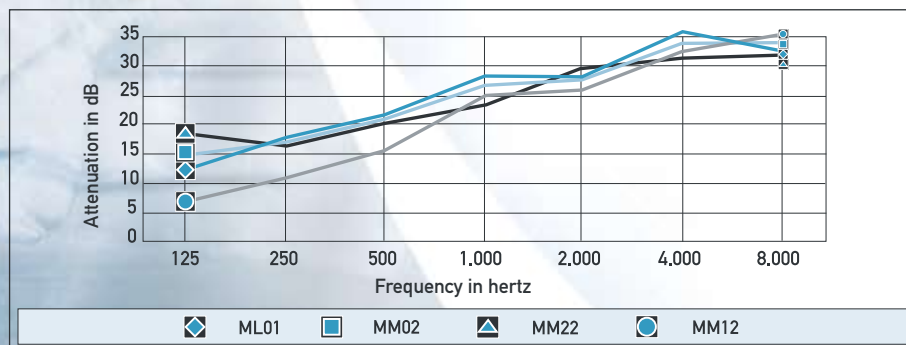

The Compact lies entirely inside the ear shell, making it practically invisible and eliminating the risk of knocking it.

The Compact is supplied with a cord and shirt clip as standard.

MATERIAL

The Compact is made from hard material.

CHOICE OF FILTERS

Depending on the noise level, there is a choice of four different ELACIN filters:

- MM12 filter (beige)
- MM22 filter (grey)
- MMo2 filter (brown)
- MMo1 filter (black)

ATTENUATION CHARACTERISTICS

Below you will find the attenuation characteristics and graphics of the ELACIN Compact.

Freq.	: frequency in hertz
H	: high frequency attenuation (f > 2000 Hz)
M	: medium attenuation frequency (f > 500 and f < 2000 Hz)
L	: low attenuation frequency (f < 500 Hz)
SNR	: Single Number Rating, to be deducted from C-weighted noise level
Mf in dB	: average attenuation characteristics at given frequency f
S_f in dB	: standard deviation at given frequency f
APV_f in dB	: assumed Protection Value (M_f - 1x S_f) in dB, at given frequency f

	Freq. (Hz)	125	250	500	1000	2000	4000	8000	H	M	L	SNR
APV_f (dB)	MM 12	13,7	17,4	22,6	28,7	27,7	35,1	33,5	30	25	20	28
	MM 22	13,9	17,0	21,3	26,2	27,3	33,2	33,6	29	24	19	27
	MM o2	15,0	16,8	20,1	23,6	28,2	30,1	32,4	28	23	19	26
	ML o1	7,6	11,5	15,6	25,0	25,9	31,0	34,6	28	20	13	23

ELACIN COMPACT (ACRYLIC)